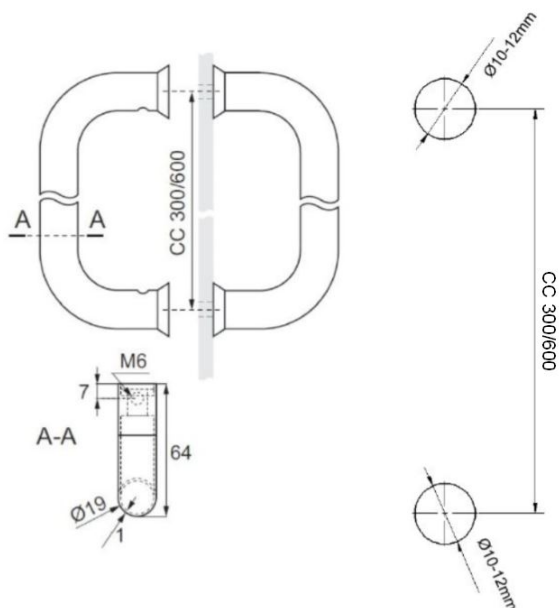

PRODUCT SHEET

Description:

Door Handle "Thames" SS304 Brushed, $\varnothing 19 \times 320$ mm, cc 300mm, 8-12mm Glass Thickness, R30 Bended Corners, Bore: $\varnothing 8$ mm

Item number:

17.87.055-0

Units	Box	Carton	HS Code	Barcode
Pair	1	10	8302415000	 5704866462761